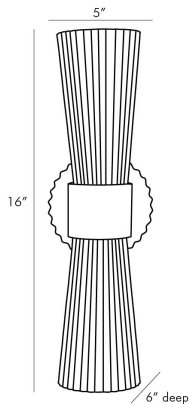

## WHITTIER SCONCE

49255  
H: 16 IN, W: 5 IN, D: 6 IN  
Pale Brass, Clear Fluted Glass  
Contract Suitable As Is

This tuxedo-style sconce bestows a classic element to any façade it graces. The two-light fixture features clear fluted glass shades, fixed on a pale brass steel plate, that maximize the light and add texture to its directional pattern. Pair with another to create a double vanity story in a powder room, or for a more dramatic effect on a wallscape. Damp-rated, although limited covered outdoor conditions may affect finish.

### APPEARANCE

Material	Glass, Steel
Finish	Pale Brass
Top Coat/Sealant	true

### DIMENSIONS

	8 IN
Backplate	Dia: 4.50 IN, D: 1 IN
Mount	Dia: 4.00 IN